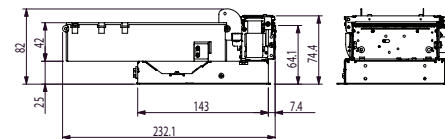

Clamshell Print Head