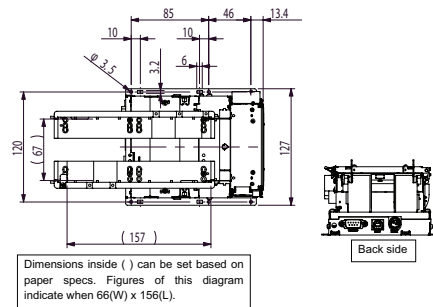

Clamshell Print Head